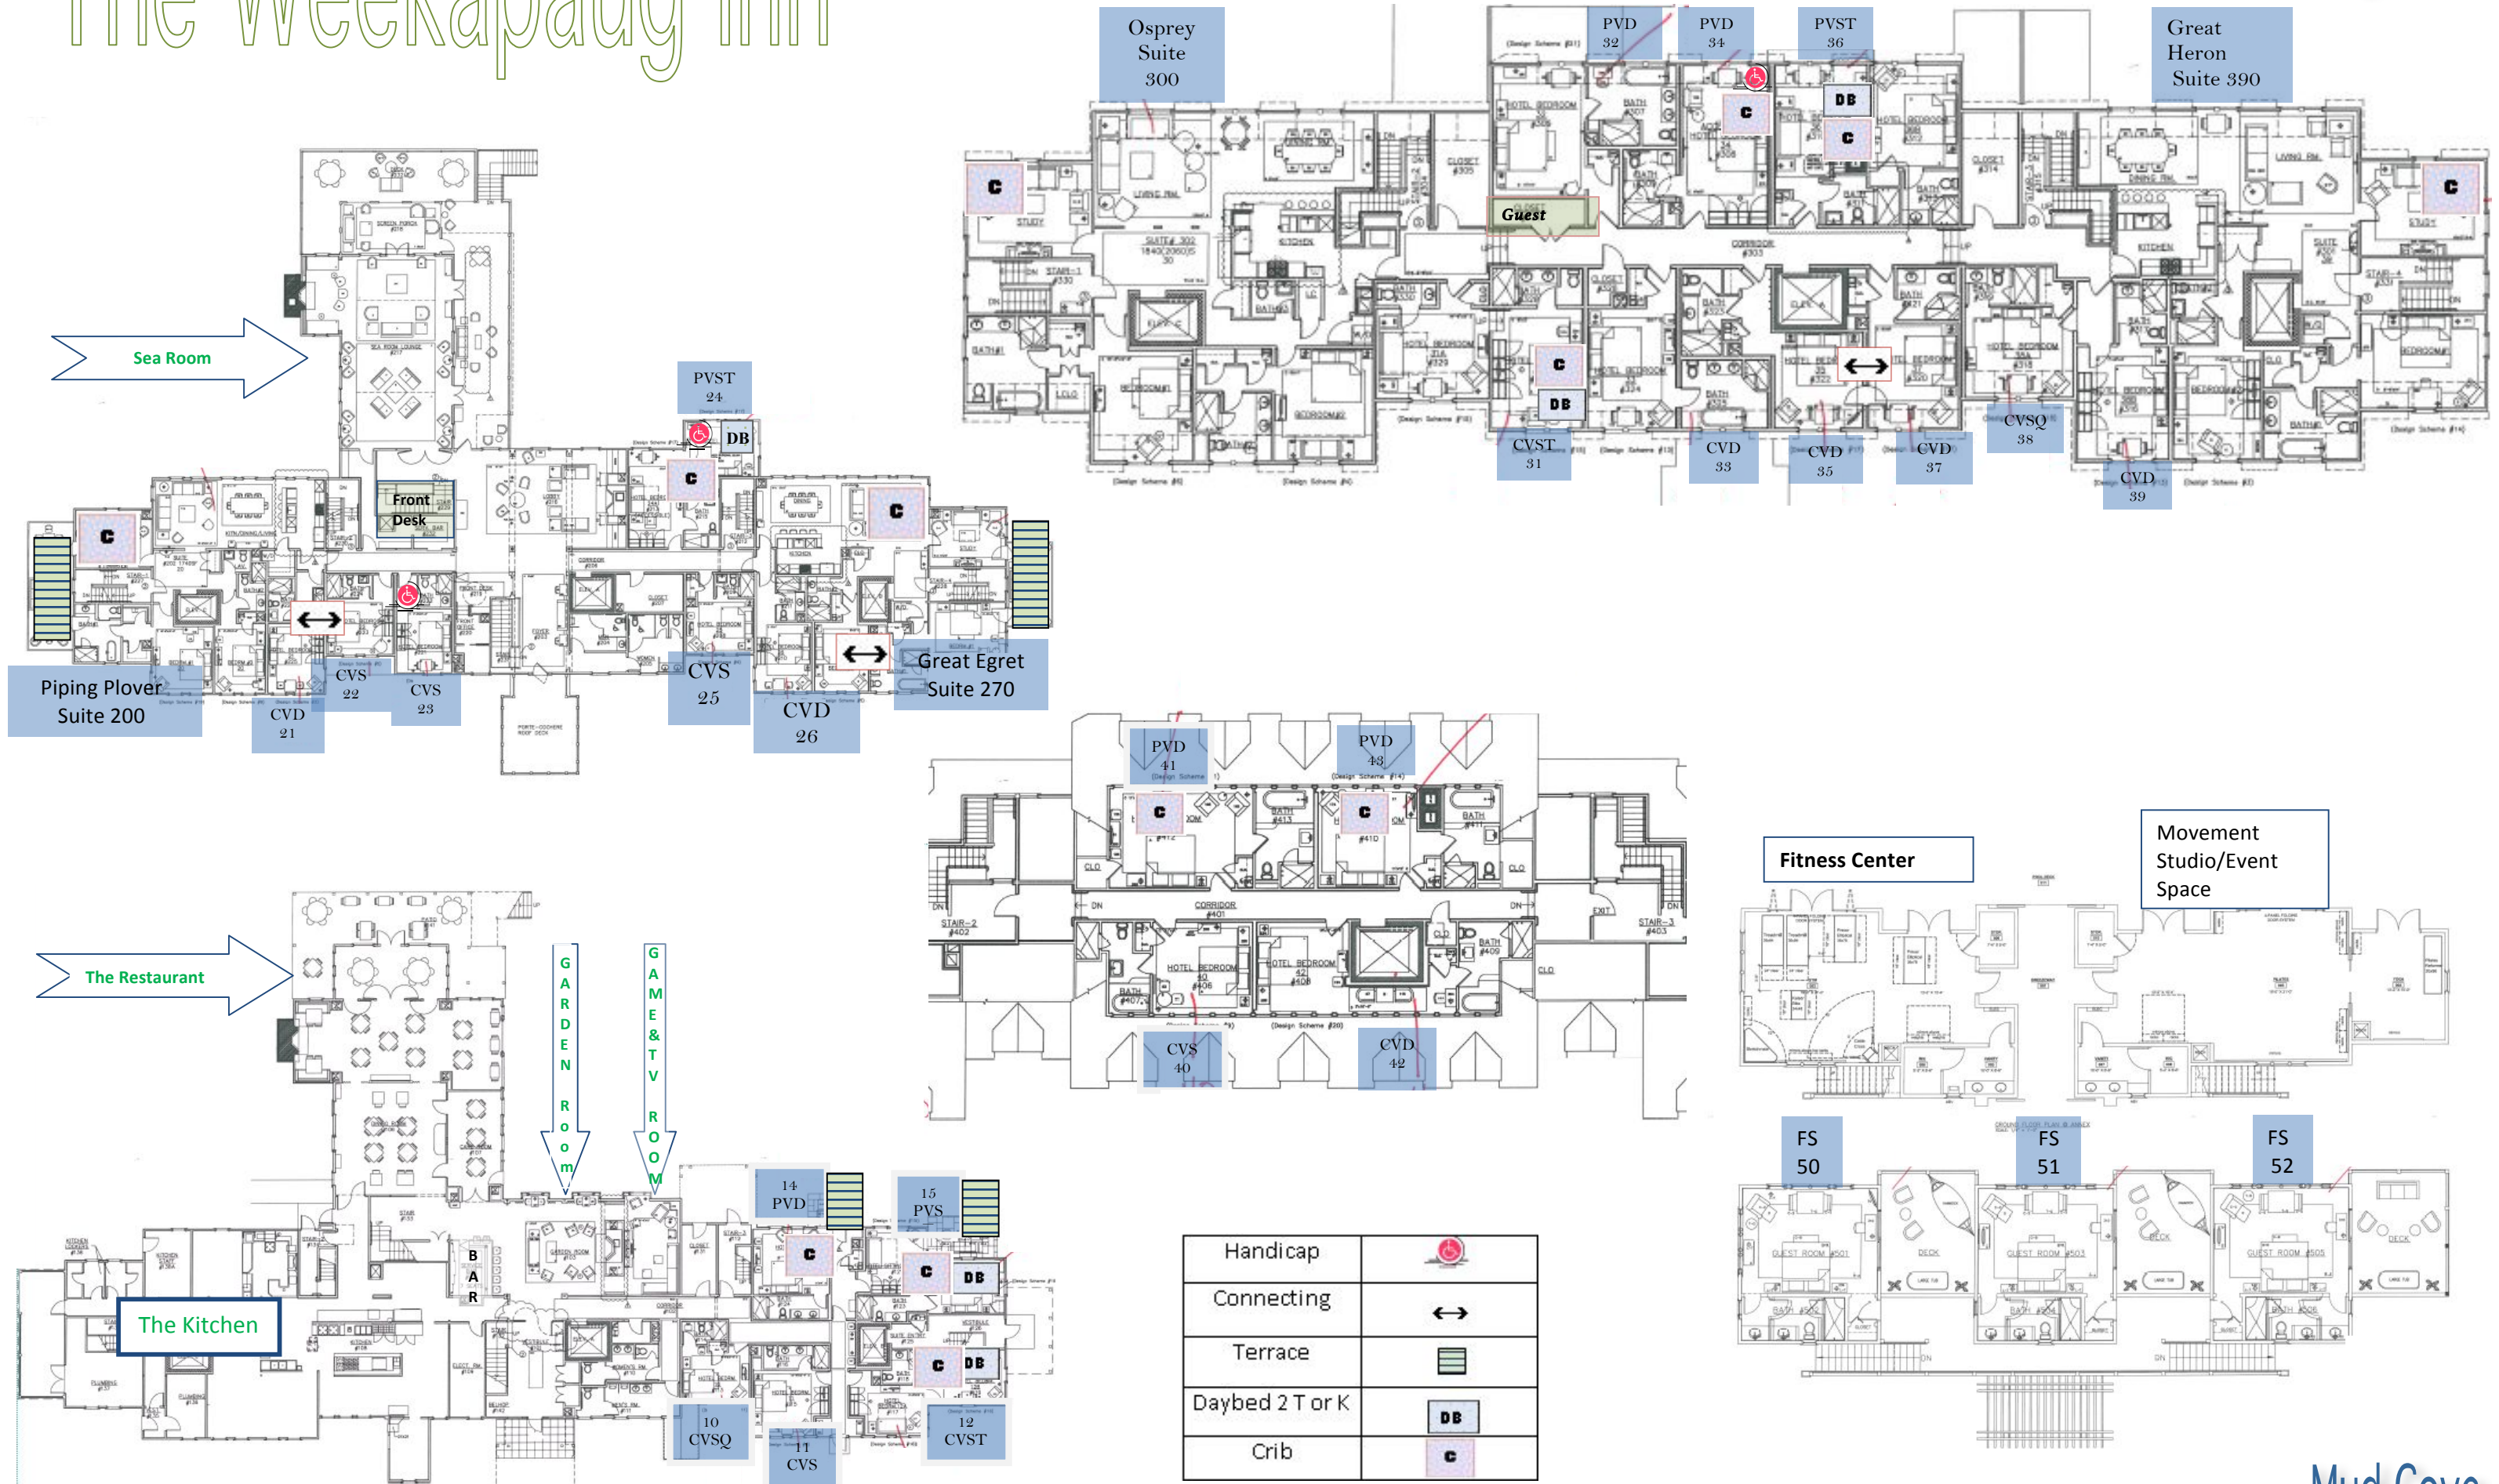

# The Weekapaug Inn

# Quonochontaug Pond

Handicap	
Connecting	
Terrace	
Daybed 2 T or K	
Crib	